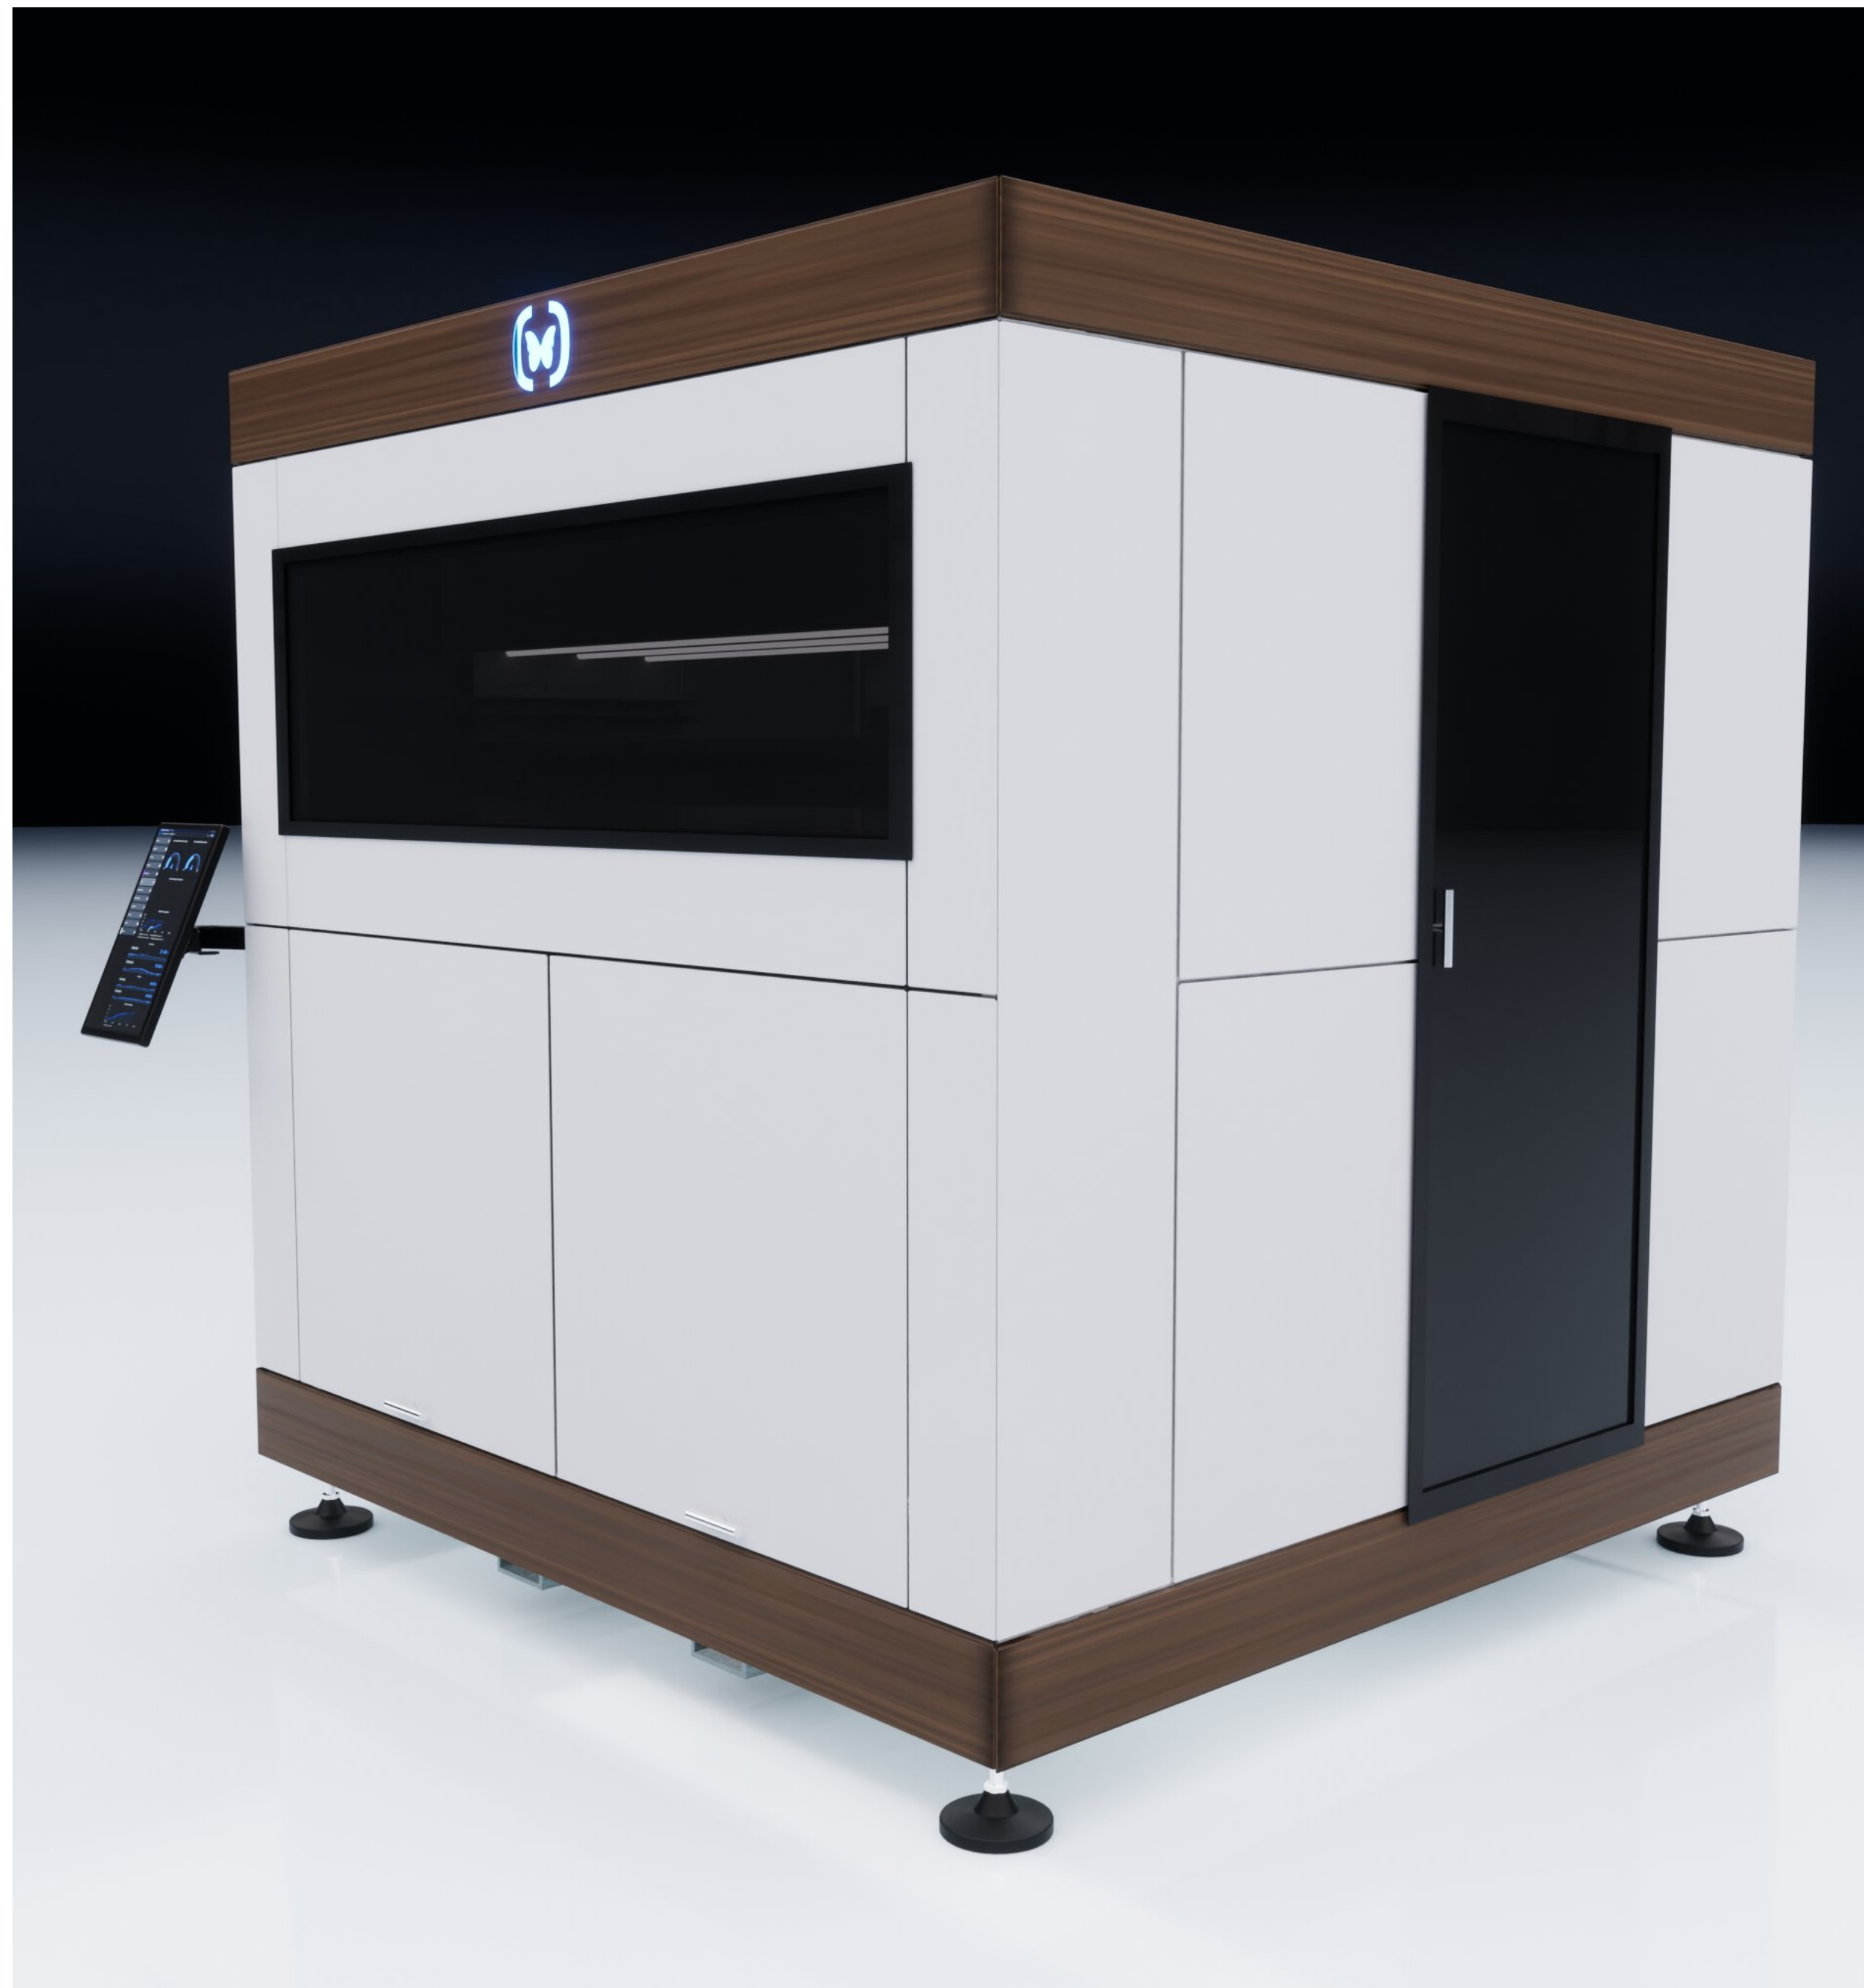

ONOEX|Cube enables Anyone to cultivate Anything, Anywhere in the world, even at home, in an agile, profitable, and sustainable manner